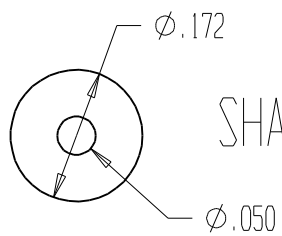

X-WAY SHAFT

SHAFT O-RING

Have Blue

DESCRIPTION | DATE | 25 MAR 2000

STOCK WGP X-WAY SHAFT AND O-RING